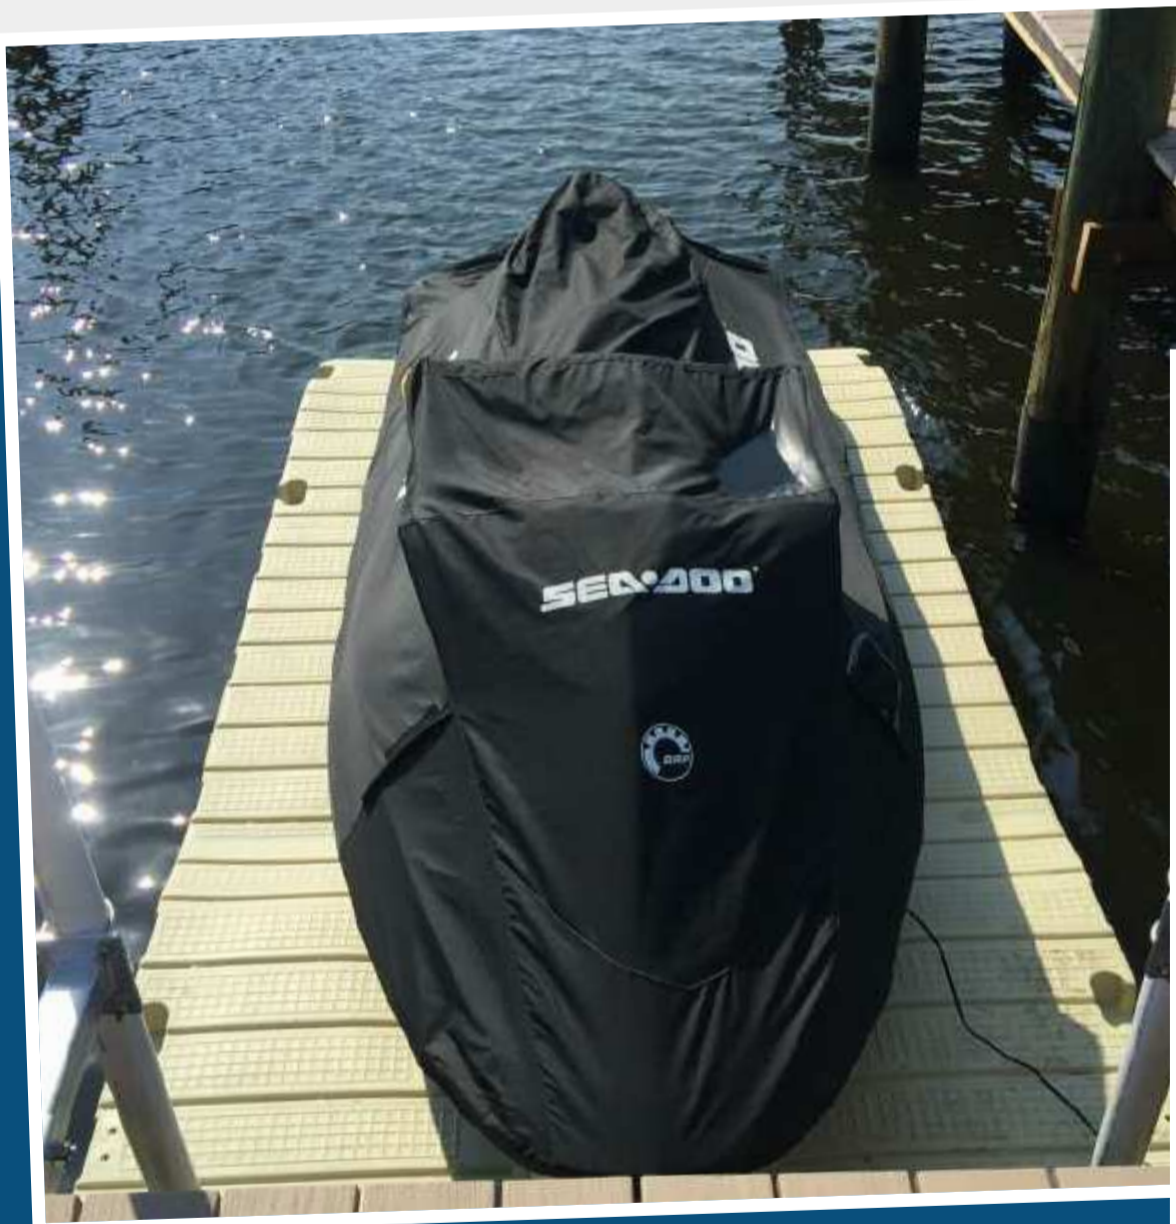

dock marine[®]

SYSTEMS

Drive on Docks-Pontons

www.dockmarine.at

dockmarine gmbH

A-3435 Neusiedl, Hauptstraße 13

Tel. +43 2272 729 29

dock marine[®]